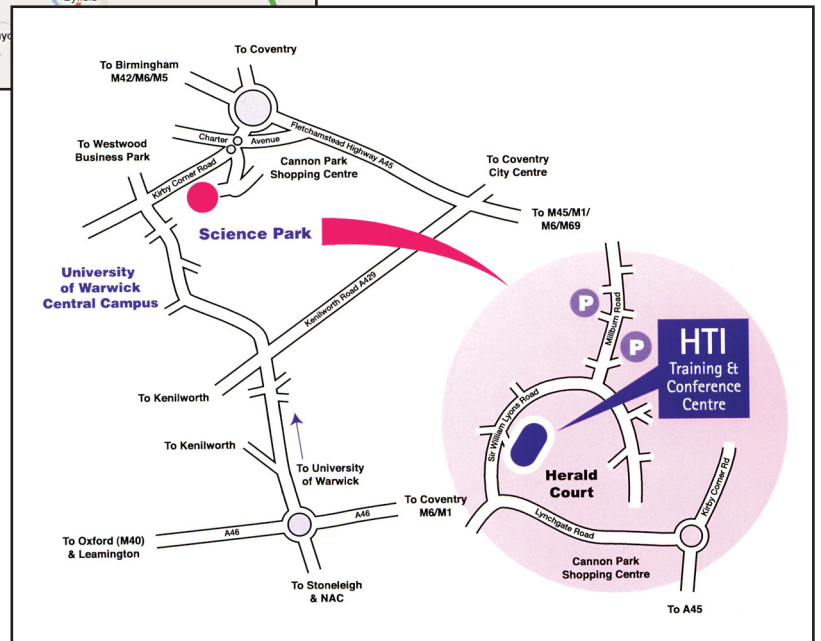

HTI
Herald Court
University of Warwick Science Park
Sir William Lyons Road
Coventry CV4 7EZ

Tel: 024 7641 0104
Fax: 024 7641 5984
enquiries@hti.org.uk
www.hti.org.uk